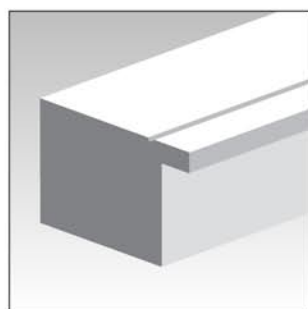

PETE BARNES PHOTOGRAPHY

FRAME CODES

Choose from one of our frame styles...

FRAME CODE/SIZES

FRAME CODE

102

Depth: 20 mm
Width: 53 mm

FRAME CODE