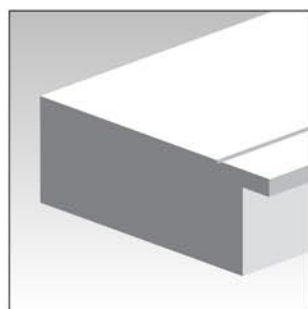

PETE BARNES PHOTOGRAPHY

FRAME CODES

Choose from one of our frame styles...

FRAME CODE/SIZES

FRAME CODE

102

Depth: 20 mm
Width: 53 mm

FRAME CODE