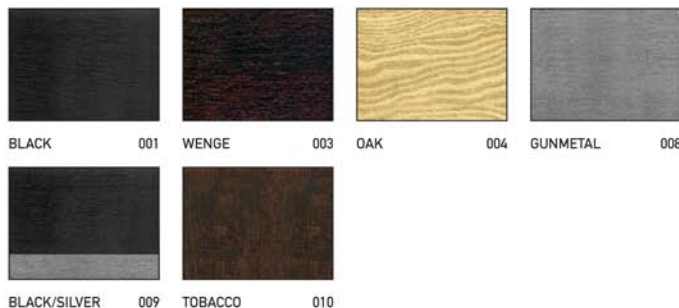

PETE BARNES PHOTOGRAPHY

FRAME CODES

Choose from one of our frame styles...

FRAME CODE/SIZES

FRAME CODE

102

Depth: 20 mm
Width: 53 mm

FRAME CODE

103

Depth: 48 mm
Width: 48 mm

FRAME CODE

104

Depth: 33 mm
Width: 43 mm

FRAME CODE

105

Depth: 24 mm
Width: 77 mm