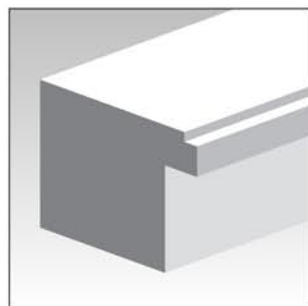

PETE BARNES PHOTOGRAPHY

FRAME CODES

Choose from one of our frame styles...

FRAME CODE/SIZES

FRAME CODE

102

Depth: 20 mm
Width: 53 mm

FRAME CODE